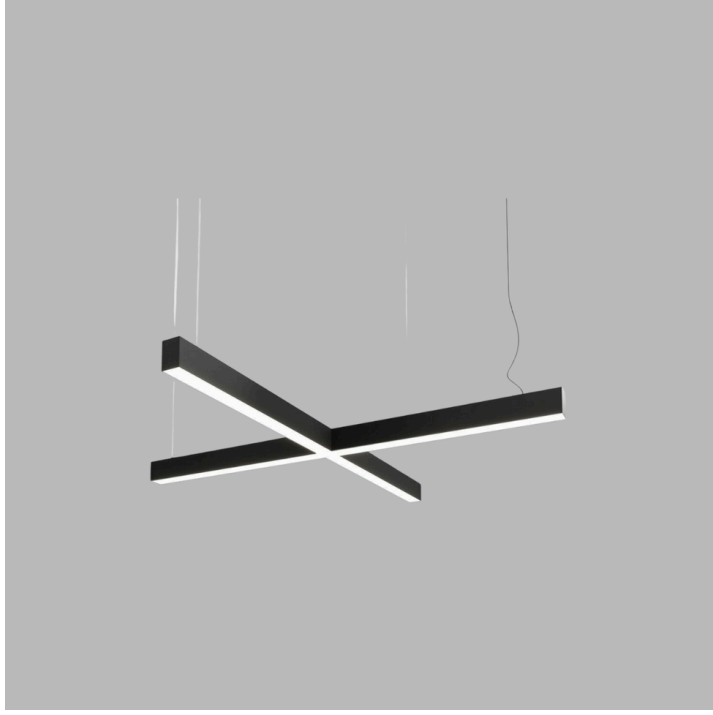

LAKA

ARCHITECTURAL LINEAR LUMINAIRES

VAR01 6636R SS30

VAR01 6636R SS40

VAR01 6636R SS60

MECHANICAL SPECS / MEKANİK ÖZELLİKLER

Application Areas Uygulama Alanları	Sales room - Residential areas - Hospital - Commercial building
Luminaire Type Ürün Tipi	LED Architectural Pendant
Luminaire Body Ürün Gövdesi	Luminaire body DKP steel. Electrostatic powder coating
Luminaire Diffuser Ürün Difüzörü	Opal diffuser
Luminaire Colour Ürün Gövde Rengi	S : Ral 9005 Jet black / B : Ral 9016 Traffic White / G : Ral 9006 Grey
Ingress Protection (IP) Rating IP Sınıfı	IP40
Impact Resistance (IK) Rating IK Sınıfı	IK02